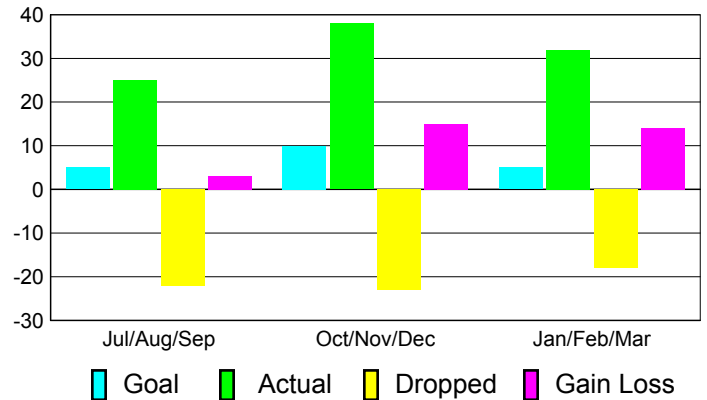

Membership Results 2010-2011

Goal, New, Dropped, Gain/Loss

Comparison of Membership Gain/Loss

Current Year Compared to the Previous Year