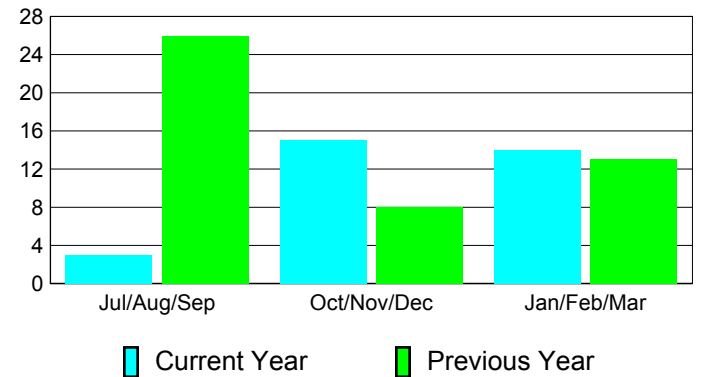

Membership Results
2010-2011

Membership
2009-2010

Month	Net Memb Goal	Actual New Memb	Actual Dropped Memb	Gain/Loss of Memb	Gain/Loss of Memb
Jul/Aug/Sep	5	25	-22	3	26
Oct/Nov/Dec	10	38	-23	15	8
Jan/Feb/Mar	5	32	-18	14	13
Totals	20	95	-63	32	47

Membership Results 2010-2011

Goal, New, Dropped, Gain/Loss

Comparison of Membership Gain/Loss

Current Year Compared to the Previous Year

Gender Comparison 2010-2011

Jul/Aug/Sep

Oct/Nov/Dec

Jan/Feb/Mar